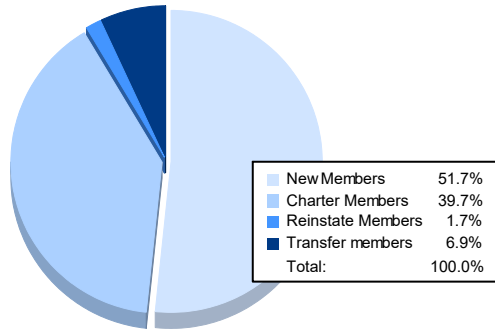

Year	New Clubs	Dropped Clubs	Gain/ Loss Clubs	New Members	Charter Members	Reinstate Members	Transfer Members	Total Member Added	Total Members Dropped	Gain/ Loss Members
2016-2017	0	2	-2	113	0	1	4	118	161	-43
2017-2018	0	3	-3	88	4	0	19	111	211	-100
2018-2019	0	1	-1	89	1	3	8	101	159	-58
2019-2020	0	1	-1	85	0	0	14	99	115	-16
2020-2021	1	1	0	30	23	1	4	58	156	-98
<b>Average</b>	<b>0</b>	<b>2</b>	<b>-1</b>	<b>81</b>	<b>6</b>	<b>1</b>	<b>10</b>	<b>97</b>	<b>160</b>	<b>-63</b>

### Membership Composition June 2021 Cumulative

### Gender Composition June 2021 Cumulative