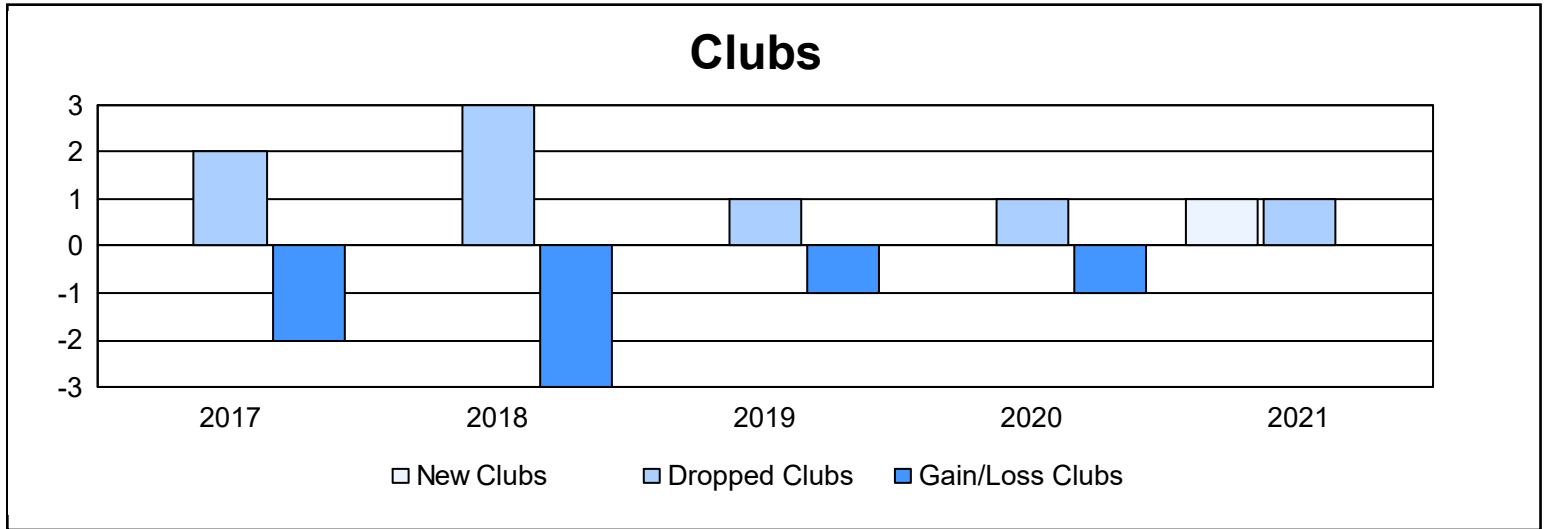

Year	New Clubs	Dropped Clubs	Gain/ Loss Clubs	New Members	Charter Members	Reinstate Members	Transfer Members	Total Member Added	Total Members Dropped	Gain/ Loss Members
2016-2017	0	2	-2	113	0	1	4	118	161	-43
2017-2018	0	3	-3	88	4	0	19	111	211	-100
2018-2019	0	1	-1	89	1	3	8	101	159	-58
2019-2020	0	1	-1	85	0	0	14	99	115	-16
2020-2021	1	1	0	30	23	1	4	58	156	-98
<b>Average</b>	<b>0</b>	<b>2</b>	<b>-1</b>	<b>81</b>	<b>6</b>	<b>1</b>	<b>10</b>	<b>97</b>	<b>160</b>	<b>-63</b>

### Membership Composition June 2021 Cumulative