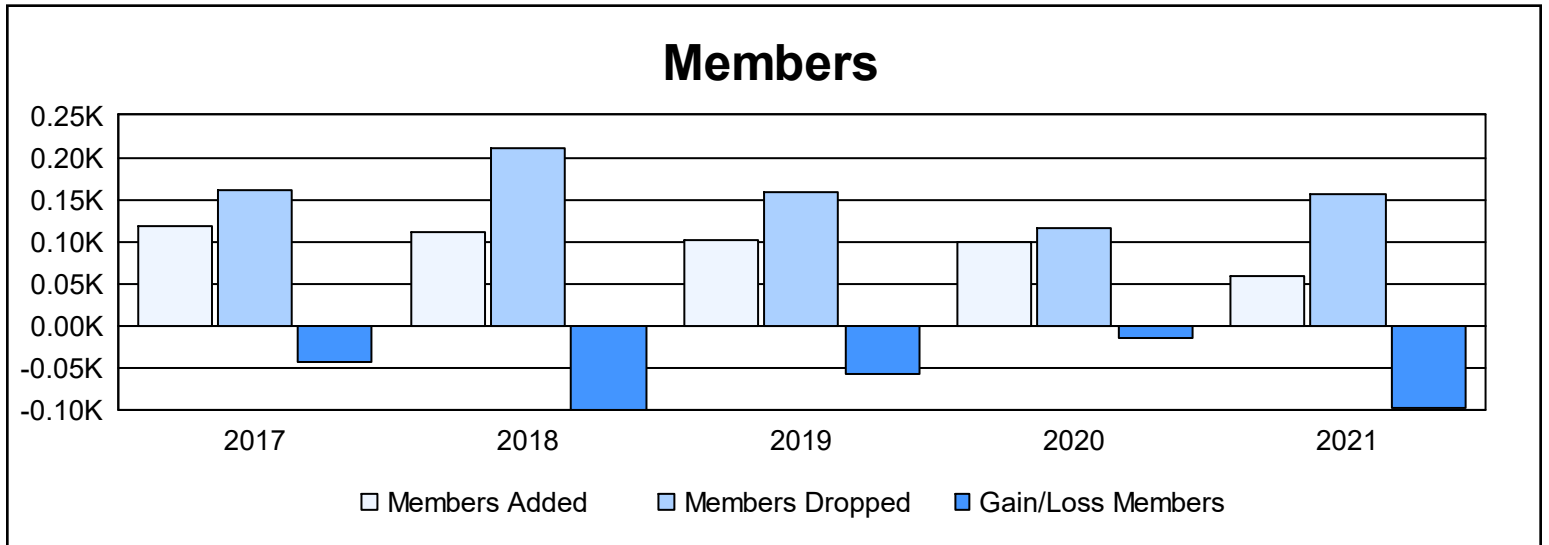

Year	New Clubs	Dropped Clubs	Gain/ Loss Clubs	New Members	Charter Members	Reinstate Members	Transfer Members	Total Member Added	Total Members Dropped	Gain/ Loss Members
2016-2017	0	2	-2	113	0	1	4	118	161	-43
2017-2018	0	3	-3	88	4	0	19	111	211	-100
2018-2019	0	1	-1	89	1	3	8	101	159	-58
2019-2020	0	1	-1	85	0	0	14	99	115	-16
2020-2021	1	1	0	30	23	1	4	58	156	-98
<b>Average</b>	<b>0</b>	<b>2</b>	<b>-1</b>	<b>81</b>	<b>6</b>	<b>1</b>	<b>10</b>	<b>97</b>	<b>160</b>	<b>-63</b>

### Membership Composition June 2021 Cumulative